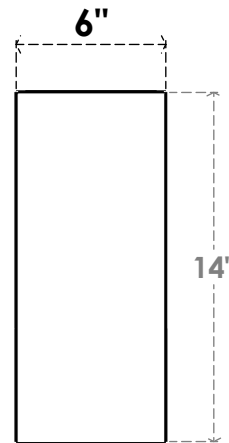

ITEM NUMBER: BRCPC060X06000X1400TRA

6"W X 6"D X 14"H TRADITIONAL ARCHITECTURAL GRADE PVC CLOSED KNEE BRACE

SIDE PROFILE

FRONT PROFILE

ISOMETRIC

EKENA MILLWORK
2300 WEST MAIN ST.
CLARKSVILLE, TX 75426
TOLL FREE: 866-607-0453
WWW.EKENAMILLWORK.COM