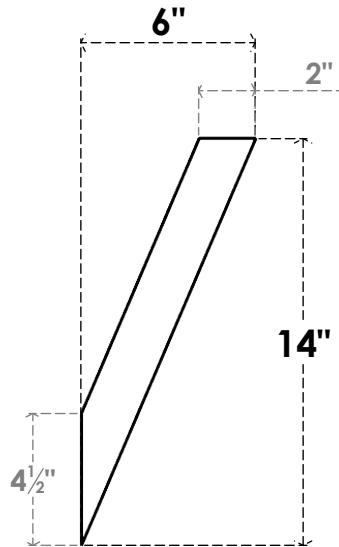

ITEM NUMBER: BRCPC060X06000X1400TRA

6"W X 6"D X 14"H TRADITIONAL ARCHITECTURAL GRADE PVC CLOSED KNEE BRACE

SIDE PROFILE

FRONT PROFILE

ISOMETRIC

EKENA MILLWORK
2300 WEST MAIN ST.
CLARKSVILLE, TX 75426
TOLL FREE: 866-607-0453
WWW.EKENAMILLWORK.COM